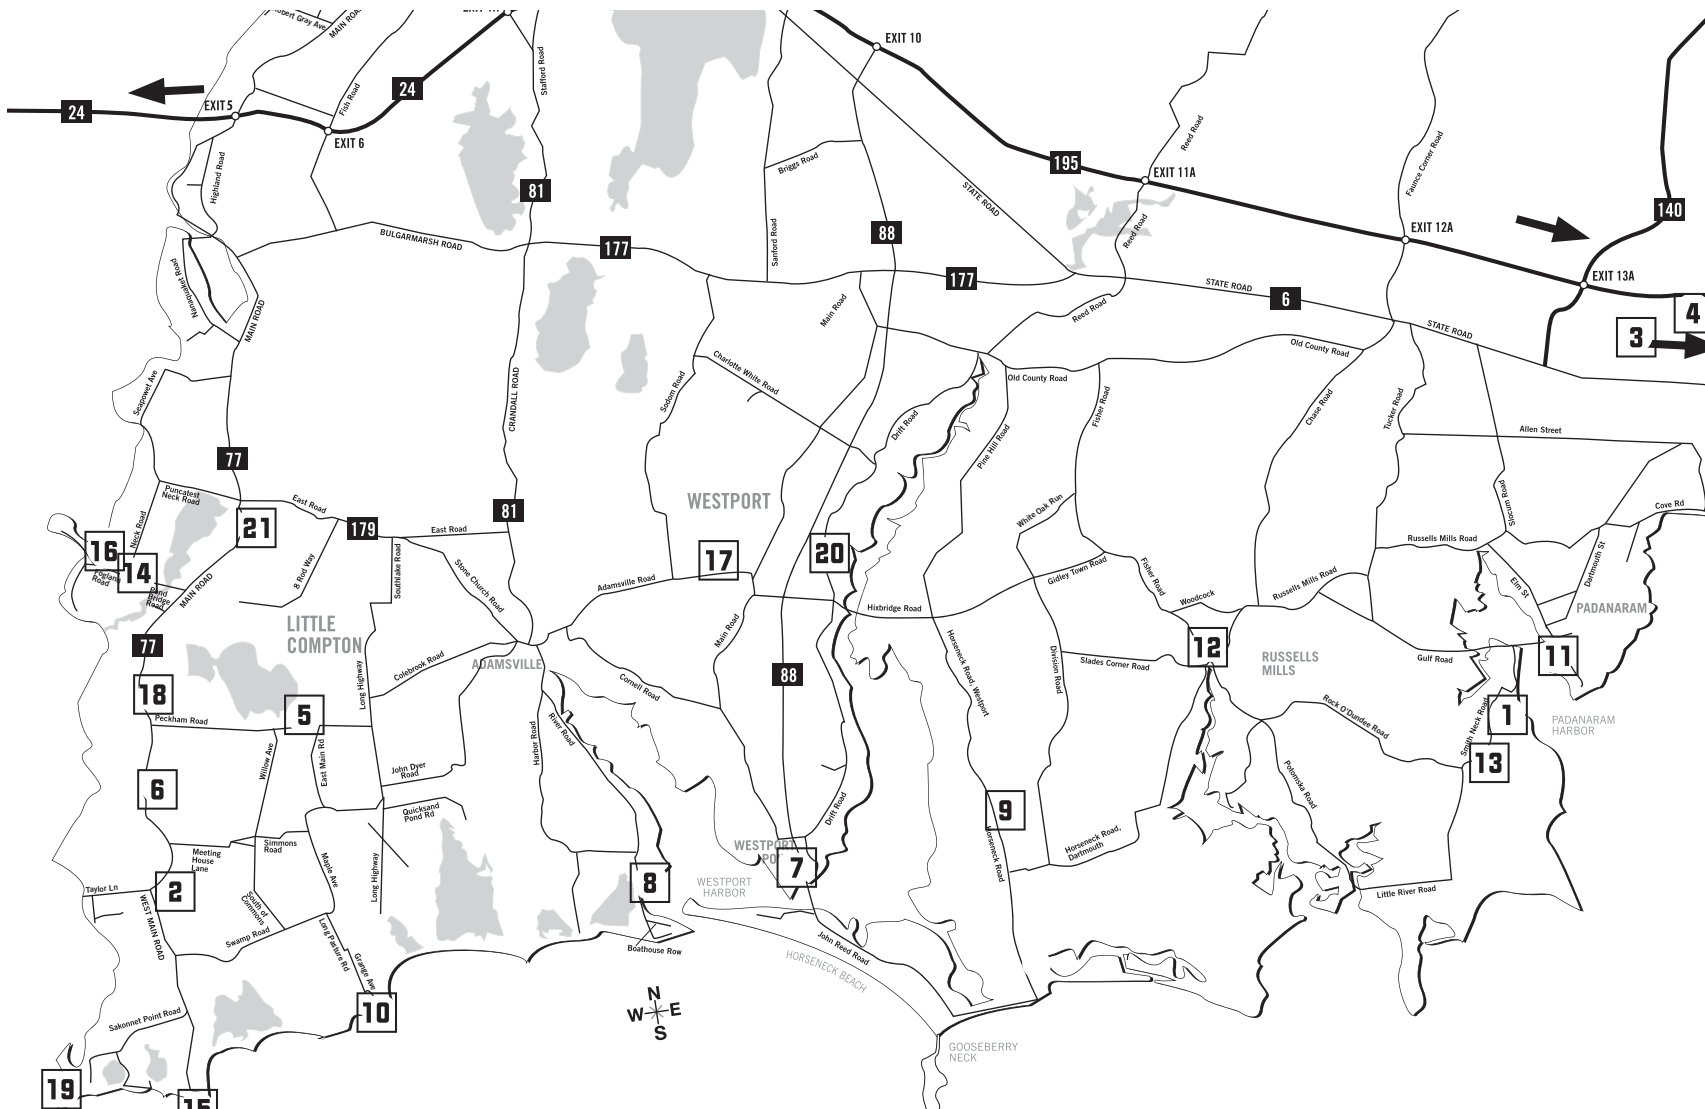

2016 Thursday Summer Classes

Meet on Location

For more information:

www.westportartgroup.com
info@westportartgroup.com

508-636-6773

JUNE

- **1** JUNE 9, Nancy's Garden, 830 Smithneck Rd, South Dartmouth MA
- **2** JUNE 16, Sakonnet Garden, 510 West Main Road, Little Compton, RI
- **3** JUNE 23, Sharlie's House, 522 Point Rd, Marion MA
- **4** JUNE 30, Roach Duff House, 396 County Street, New Bedford MA

JULY

- **5** JULY 7, High Elms Garden, 79 Peckham Road, Little Compton, RI.
- **6** JULY 14, Bumblebee Farm, 312 Main Road, Little Compton RI
- **7** JULY 21, 2019 Main Road, Westport Point MA
- **8** JULY 28, Spindle Rock Yacht Club, 762 River Rd, Westport MA

AUGUST

- **9** AUGUST 4, 743 Horseneck Rd, Westport MA
- **10** AUGUST 11, Town Lot, Little Compton, RI
- **11** AUGUST 18, Padanaram Harbor (New Bedford Yacht Club Area) 208 Elm St., South Dartmouth, MA
- **12** AUGUST 25, Alderbrook Farm, 1213 Russel Mills Rd, Dartmouth MA

SEPTEMBER

- **13** SEPTEMBER 1, Nonquitt Entrance at 687 Smithneck Rd., Dartmouth MA
- **14** SEPTEMBER 8, Fogland Farm, 958 Neck Road, Tiverton, RI
- **15** SEPTEMBER 15, Warren's Point, Little Compton, RI

SEPTEMBER

- **16** SEPTEMBER 22, Williamson's Farmhouse 103 Fogland Rd, Tiverton RI
- **17** SEPTEMBER 29, Sweet Goat Farm 138 Adamsville Rd, Westport MA

OCTOBER

- **18** OCTOBER 6, Carolyn's Sakonnet Vineyard, 162 W Main Rd, Little Compton RI
- **19** OCTOBER 13, Lloyds Beach, Little Compton RI
- **20** OCTOBER 20, Town Farm, 830 Drift Rd, Westport MA
- **21** OCTOBER 27, Millpond Shops, 3980 Main Rd, Tiverton 4 Corners RI